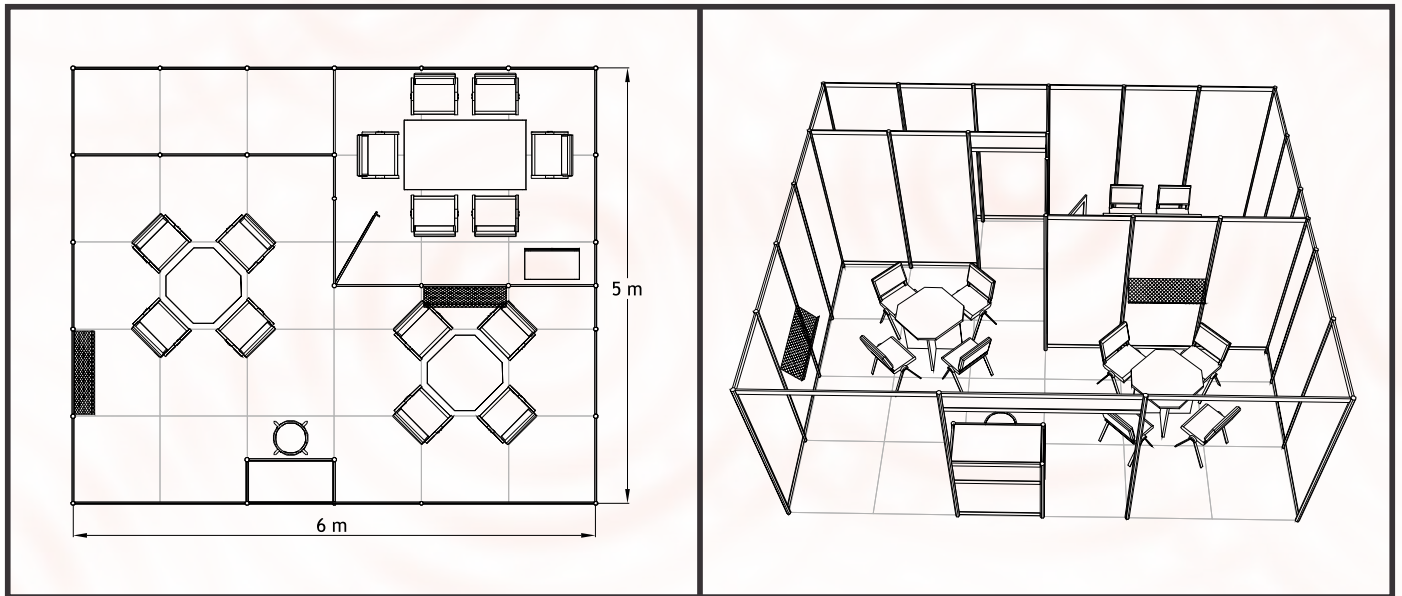

EXHIBITION ON WATER

Modular stand 30m²