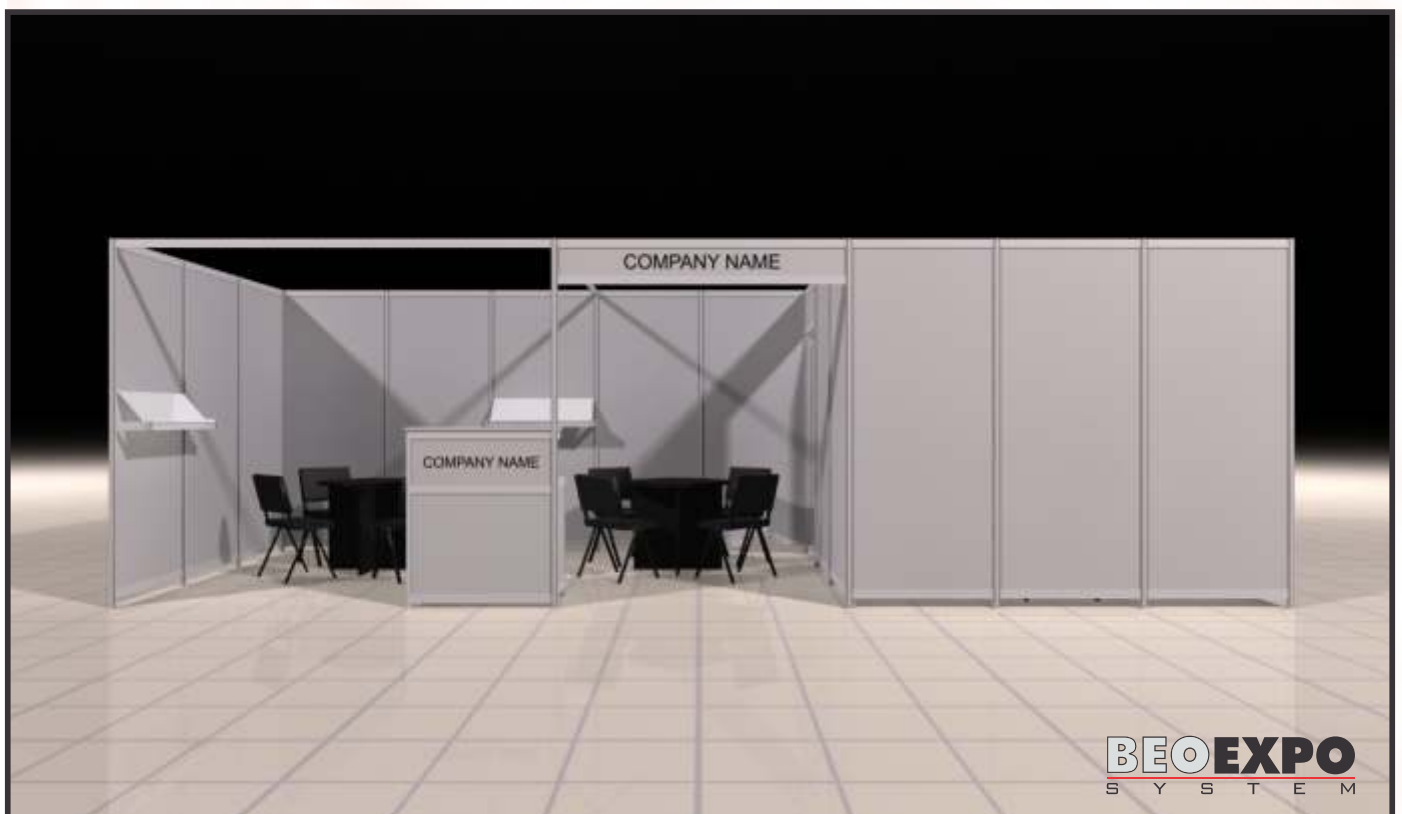

# EXHIBITION ON WATER

Modular stand 12m<sup>2</sup>

# EXHIBITION ON WATER

Modular stand 18m<sup>2</sup>

# EXHIBITION ON WATER

Modular stand 24m<sup>2</sup>

**BEOEXPO**  
SYSTEM