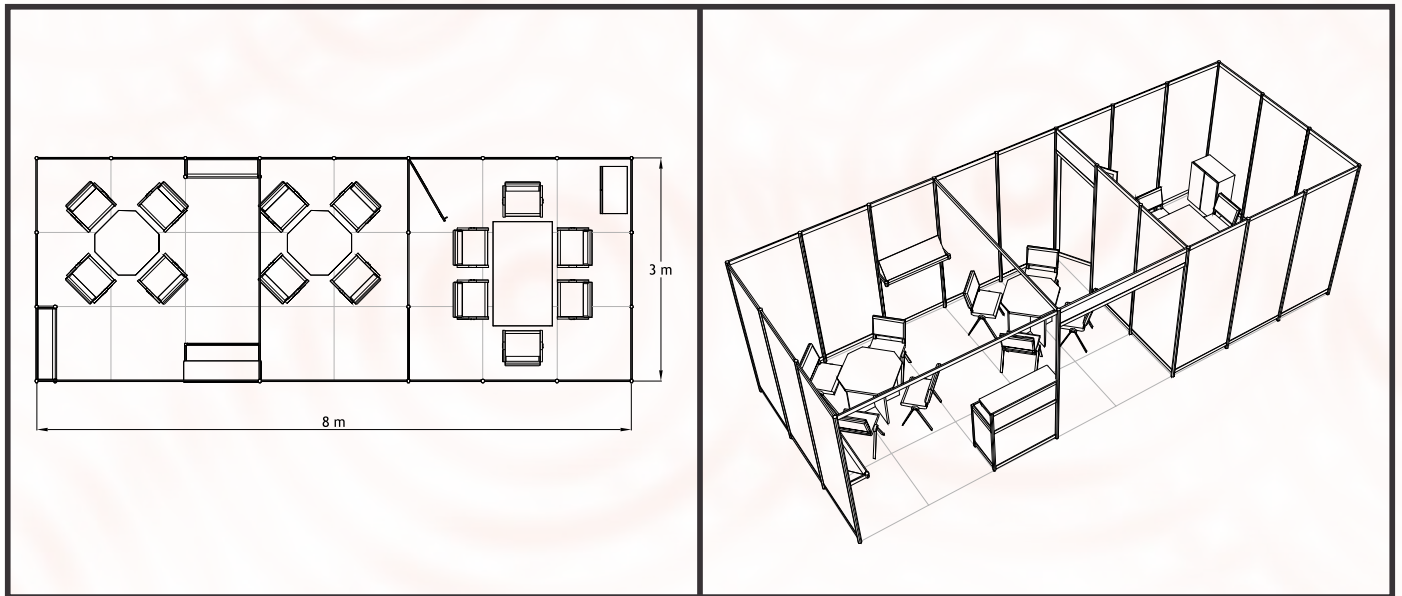

# EXHIBITION ON WATER

Modular stand 12m<sup>2</sup>

# EXHIBITION ON WATER

Modular stand 18m<sup>2</sup>

# EXHIBITION ON WATER

Modular stand 24m<sup>2</sup>

**BEOEXPO**  
SYSTEM