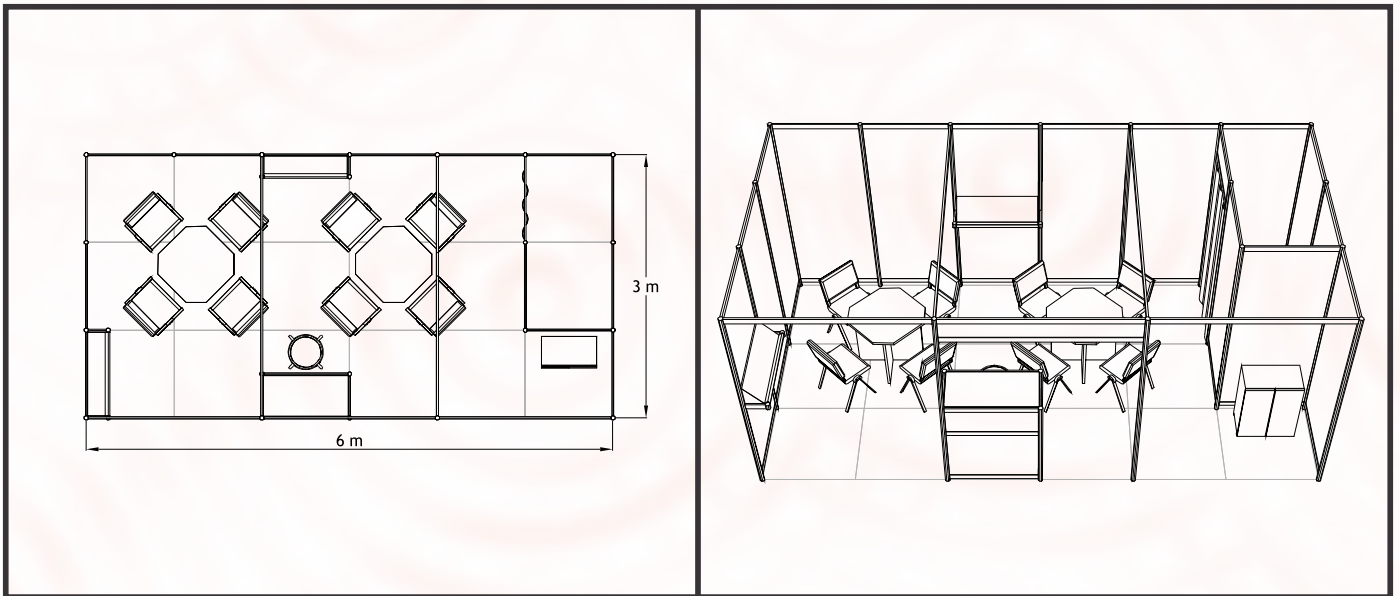

# EXHIBITION ON WATER

Modular stand 12m<sup>2</sup>

# EXHIBITION ON WATER

Modular stand 18m<sup>2</sup>

# EXHIBITION ON WATER

Modular stand 24m<sup>2</sup>

**BEOEXPO**  
SYSTEM

# EXHIBITION ON WATER

Modular stand 30m<sup>2</sup>