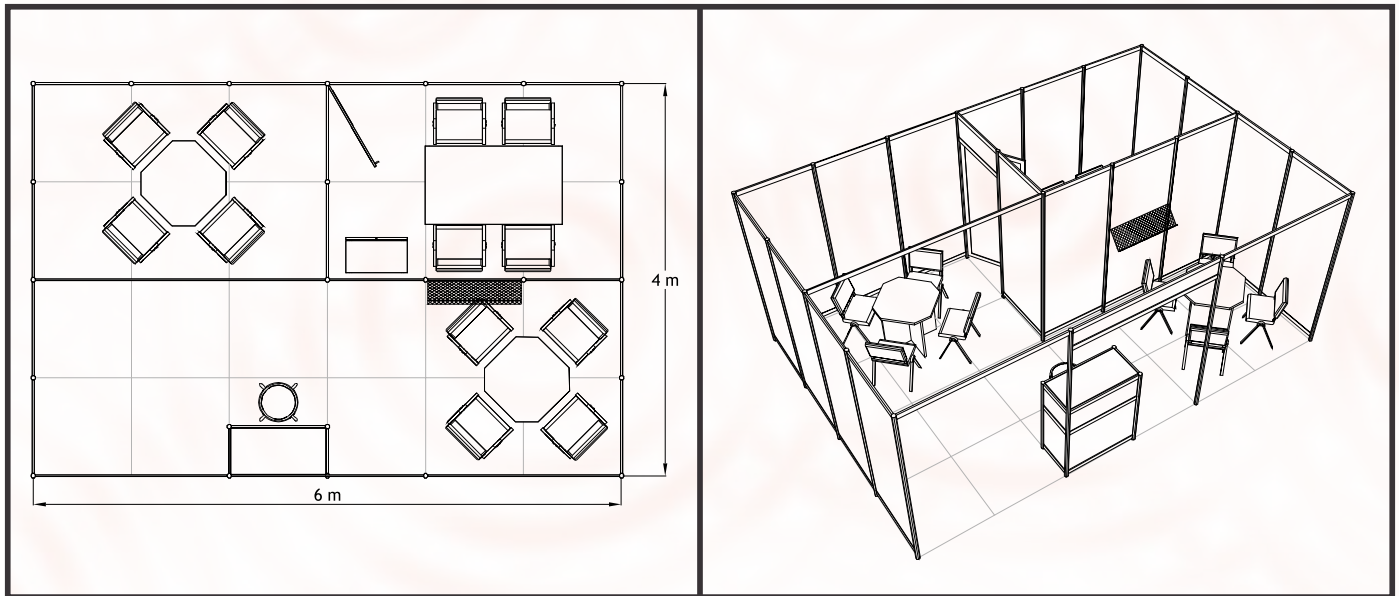

EXHIBITION ON WATER

Modular stand 24m²

BEOEXPO
SYSTEM