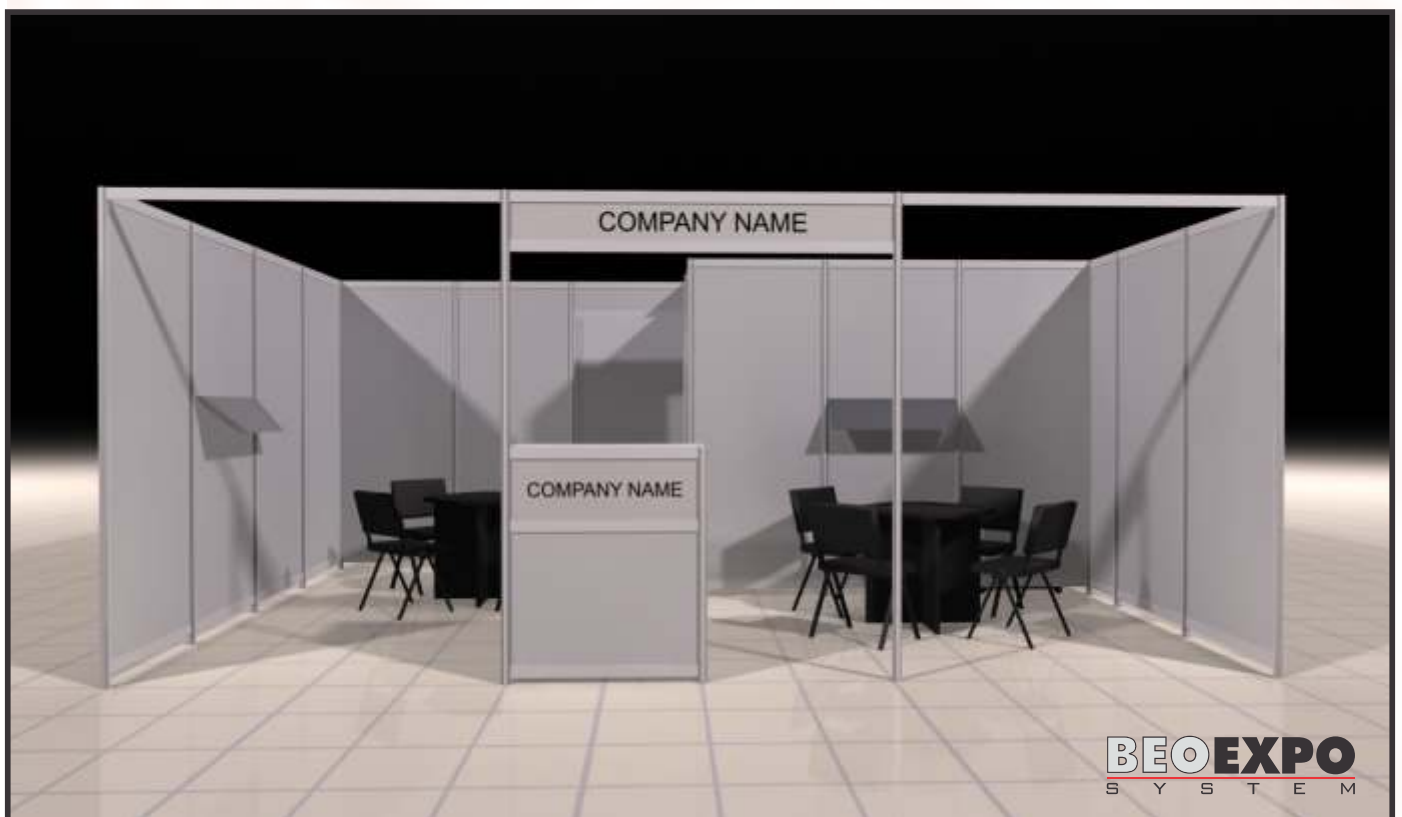

EXHIBITION ON WATER

Modular stand 30m²